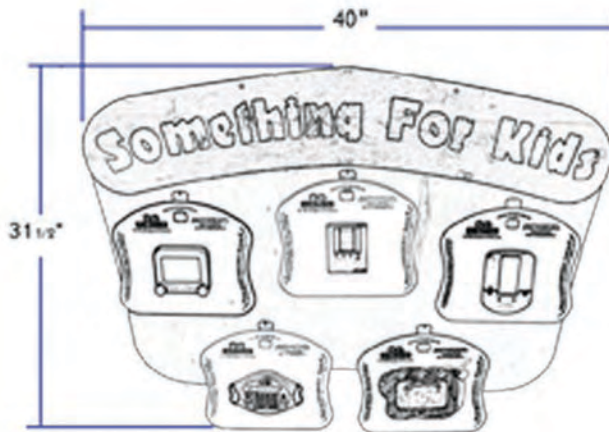

WeeWall 5

Type: Wall Mount Station
 Wood, Sintra or Combination
 Proprietary Safety Hooks
 Wall Mount Wipes Station
 Wipe Location 1 - Sani-Wipe Plus or HB
 Wipe Location 2 - Sani-Hands for Kids

Games/Toys: 5 games/toys mounted to proprietary lap play boards
 Toys have sound disabled and no loose pieces

Usage: Ideal for offices and showrooms with ample
 wall space. Used in dental offices, auto
 dealerships, credit unions, doctors clinics,
 surgery centers and restaurants.

The WeeWall 5 is the choice of Nextcare Urgent Care centers, West Broad Honda & Lake County Social Services.

Mounting Area: Bottom edge of
 WeeWall station 12 to 14" from
 floor. Bottom edge of wipes station
 40 to 44" from floor.