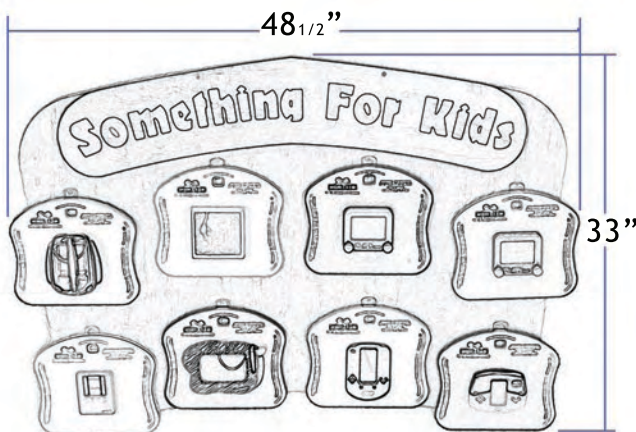

GigaWall 8

Type: Wall Mount Station

Wood, Sintra or Combination

Proprietary Safety Hooks

Wall Mount Wipes Station

Wipe Location 1 - Sani-Wipe Plus or HB

Wipe Location 2 - Sani-Hands for Kids

Games/Toys: 8 games/toys mounted to proprietary lap play boards

Toys have sound disabled and no loose pieces

Program: Station Rental

Monthly Toy Exchange

Supply of wipes

ToyTracer ID inspection & records keeping of all toys and games in system

Warranty covering breakage and theft

Price: $1,584.00 annually
or $139.00 monthly

Usage: Ideal for offices and showrooms with ample wall space. Used in dental offices, auto dealerships, credit unions, doctors clinics, surgery centers and restaurants.

The GigaWall 8 is the choice of Cypress Fairbanks Medical Center, Klein Honda & the Jewish Community Center of Rochester.

Mounting Area: Bottom edge of WeeWall station 12 to 14" from floor. Bottom edge of wipes station 40 to 44" from floor.

www.somethingforkids.com call us at 1-425-488-7210